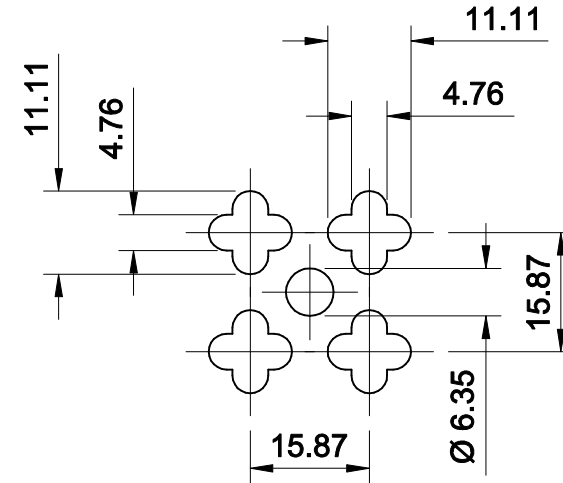

Detail

Perftech Pty. Ltd.
10 Maquarie Drive, Thomastown, Vic. 3074
Tel. (03) 9465 8000
Fax. (03) 9465 5500
email. sales@perftech.com.au

PART No.	CLOVERLEAF
PATTERN	Cloverleaf-hole aligned
SLOT SIZE	11.11 mm x 4.76 mm
PITCH	15.87 mm x 15.87 mm
OPEN AREA	36%