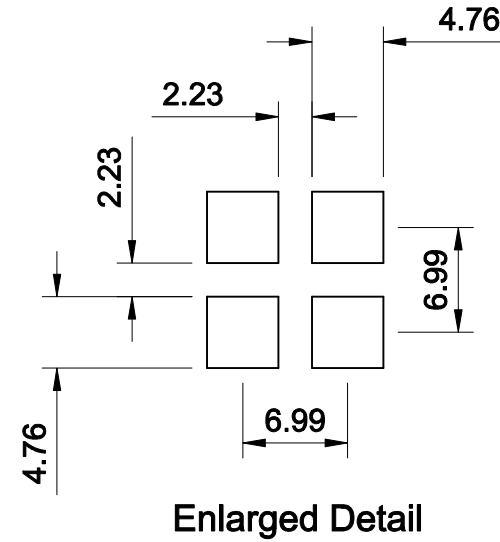

Perforations shown actual size

Perftech Pty. Ltd.
 10 Macquarie Drive, Thomastown, Vic. 3074
 Tel. (03) 9465 8000
 Fax. (03) 9465 5500
 email. sales@perftech.com.au

PART No. P4769SQ

PATTERN Square aligned

HOLE SIZE 4.76 mm x 4.76 mm

PITCH 6.99 mm

OPEN AREA 47%