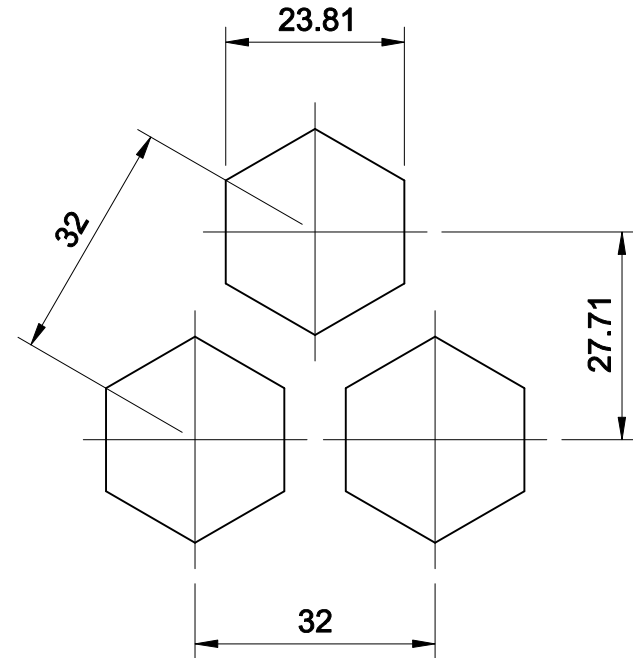

Perforations shown actual size

Detail

Perftech Pty. Ltd.
 10 Macquarie Drive, Thomastown, Vic. 3074
 Tel. (03) 9465 8000
 Fax. (03) 9465 5500
 email. sales@perftech.com.au

PART No. P2332HEX

PATTERN Hex staggered

HOLE SIZE 23.81 mm A/F

PITCH 32 mm

OPEN AREA 44%